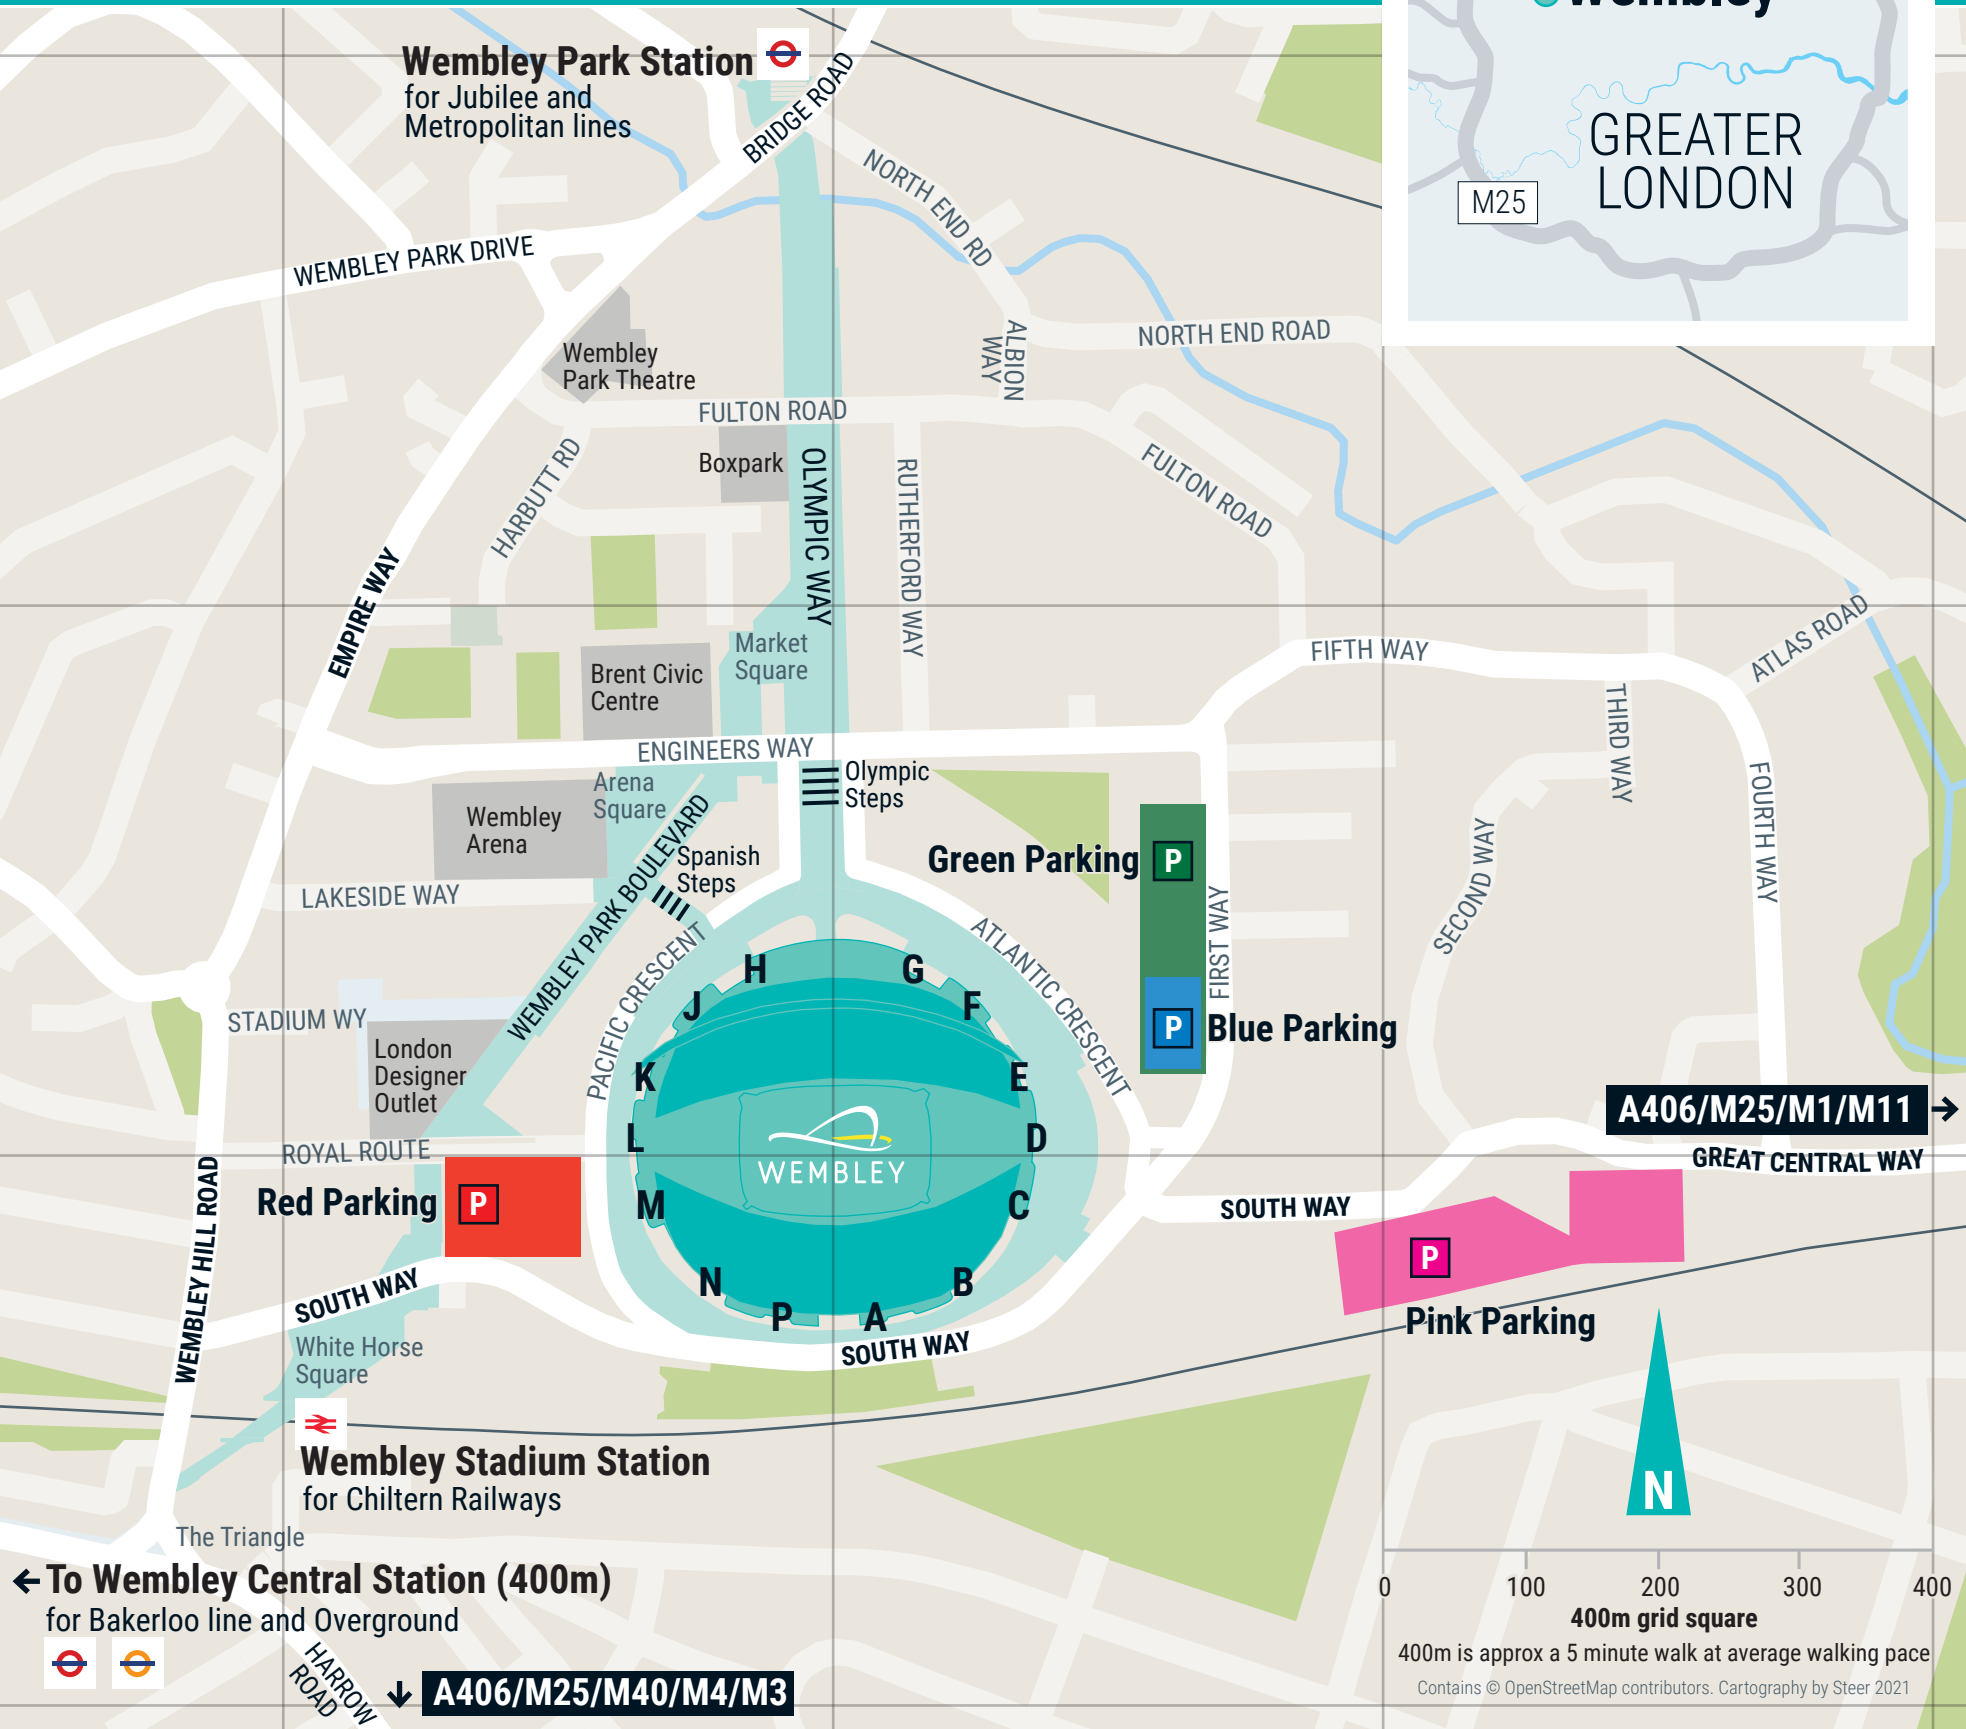

WEMBLEY STADIUM

Transport access map

WEMBLEY STADIUM

Non-Event Day Pink Route Map